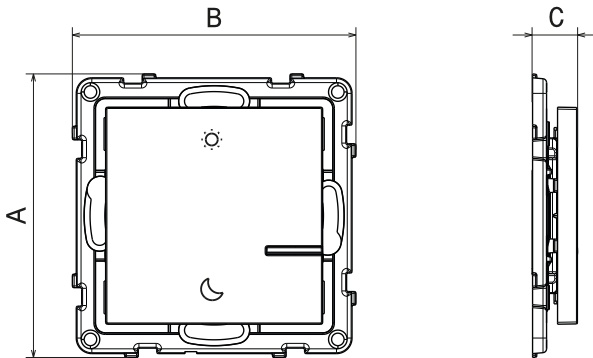

SUNO™ - SEANO™
Connected Wake up/Sleep wireless control

Cat. No(s): 7 221 77 - 7 222 77 - 7 223 77 - 7 224 77
7 656 37 - 7 657 37 - 7 658 37 - 7 659 37

7 221 77, 7 656 37

1. USE

Used to control wake up/sleep scenes involving lights, roller shutters and connected sockets.

- Fixes directly on the wall or screws onto a flush-mounting box.
- Multi-gang versions can be combined with other wiring accessories.
- Fits on a piece of furniture (movable).

2. RANGE

| Description | Family | White | Ivory | Aluminum | Black | Dark Grey |
|-----------------------------------|--------|----------|----------|----------|----------|-----------|
| Wireless remote wake up/ sleep | SUNO | 7 221 77 | 7 222 77 | 7 223 77 | 7 224 77 | - |
| | SEANO | 7 656 37 | - | 7 657 37 | 7 658 37 | 7 659 37 |

3. DIMENSIONS (mm)

| References | A | B | C |
|--------------------|------|------|------|
| 7 221 77, 7 656 37 | 72.9 | 72.9 | 11.5 |

4. OPERATION

5. TECHNICAL CHARACTERISTICS

■ 5.1 Mechanical characteristics