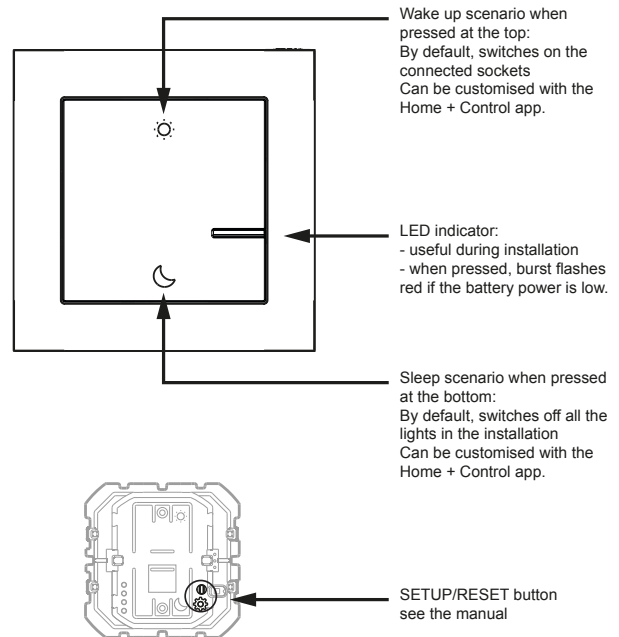

4. OPERATION