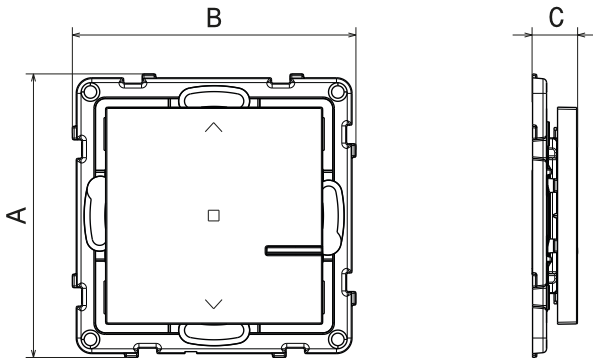

-Fixes directly on the wall or screws onto a flush-mounting box.

Multi-gang versions can be combined with other wiring accessories.

-Fits on a piece of furniture (movable).

Can control up to 20 roller shutter switches.

2. RANGE

Description	Family	White	Ivory	Aluminum	Black	Dark Grey
Wireless centralized shutters remote switch	SUNO	7 221 79	7 222 79	7 223 79	7 224 79	-
	SEANO	7 656 39	-	7 657 39	7 658 39	7 659 39

3. DIMENSIONS (mm)