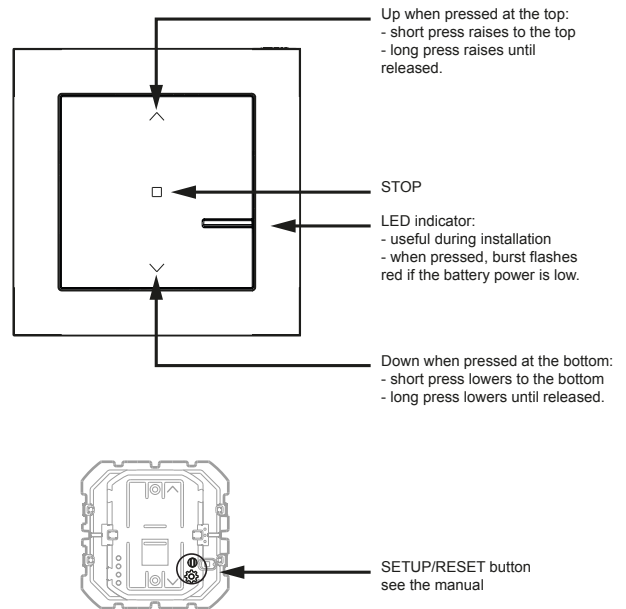

4. OPERATION