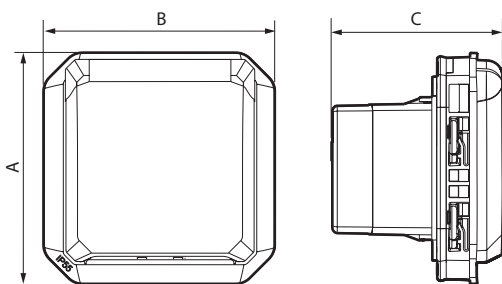

Caution: Do not install near a heat source (radiator, sunny window).

2. RANGE

Description	Grey/White
Electronic room thermostat	0 695 08L

3. DIMENSIONS (mm)

A	B	C
70.5	70.5	52

4. CONNECTION

Type of terminals: with screws
 Terminal capacity: 2 x 1.5 mm² flexible or rigid
 Stripping length: 6 mm
 Screwdriver: flat 3.5 mm

5. FUNCTION

Breaking capacity: max. 4 A.
 Adjustment range from 7°C to 30°C using the rotary knob.
 4 A normally open or closed contact.

6. TECHNICAL CHARACTERISTICS

6.1 Mechanical characteristics

Protection against solid bodies and liquids: IP 55
 Protection against impact: IK 08