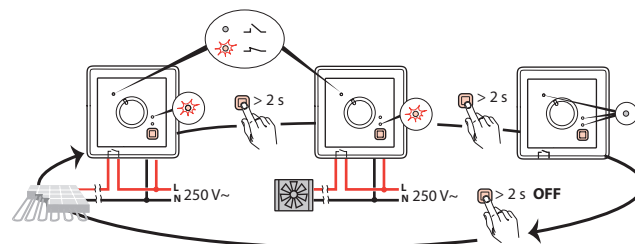

Plexo™ Electronic room thermostat

Cat. No(s): 0 695 08L

1. USE

Control for setting heating or air conditioning units.
 Sets the temperature in humid areas or special-purpose premises (workshops, laboratories, greenhouses, etc).
 Needs a power supply.
 Equipped with a push-button for summer/winter function.
 Adjustment range: 10°C to 30°C.
 Mechanism supplied with adaptor support and cover plate.
 Mechanism can be flush-mounted and surface-mounted with casing and support.

Caution: Do not install near a heat source (radiator, sunny window).

2. RANGE

Description	Grey/White
Electronic room thermostat	0 695 08L

3. DIMENSIONS (mm)

A	B	C
70.5	70.5	52

4. CONNECTION

Type of terminals: with screws
 Terminal capacity: 2 x 1.5 mm² flexible or rigid
 Stripping length: 6 mm
 Screwdriver: flat 3.5 mm

5. FUNCTION

Breaking capacity: max. 4 A.
 Adjustment range from 7°C to 30°C using the rotary knob.
 4 A normally open or closed contact.

6. TECHNICAL CHARACTERISTICS

6.1 Mechanical characteristics

Protection against solid bodies and liquids: IP 55
 Protection against impact: IK 08