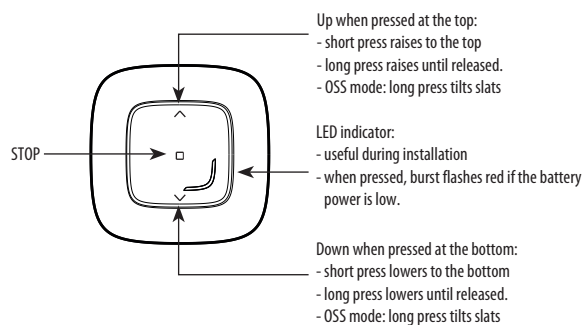

- Fixes directly on the wall or screws onto a flush-mounting box. Multi-gang versions can be combined with other wiring accessories.
- Fits on a piece of furniture (movable).

Can control up to 20 roller shutter switches.

2. RANGE

Description	White	Ivory	Aluminium	Black	Pearl
Connected wireless control for roller shutters and orientable sun shades. Supplied complete with battery. Equipped with an LED indicator (configuration) and a RESET button (hidden) used to return to factory settings. Repositionable self-adhesive fixings supplied.	7 525 91	7 526 91	7 527 91	7 528 91	7 529 91

3. DIMENSIONS (mm)

A	B	D
90	90	14

4. OPERATION

RESET button used to return to factory settings.

5. TECHNICAL CHARACTERISTICS

■ 5.1 Mechanical characteristics

Protection against impacts: IK 02
Protection against solid bodies/liquids:
- IP 20 without plate and cover plate
- IP 40 for assembled product