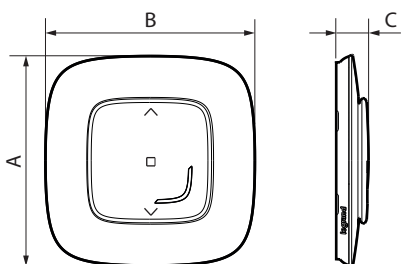

Valena™ Allure

Connected wireless control for roller shutters and orientable sun shades and orientable sun shades

Cat. No(s): 7 525 91 - 7 526 91 - 7 527 91
 7 528 91 - 7 529 91

1. USE

Zone or centralised control for wired roller shutters and orientable sun shades switches.

- Fixes directly on the wall or screws onto a flush-mounting box. Multi-gang versions can be combined with other wiring accessories.
- Fits on a piece of furniture (movable).

Can control up to 20 roller shutter switches.

2. RANGE

Description	White	Ivory	Aluminium	Black	Pearl
Connected wireless control for roller shutters and orientable sun shades. Supplied complete with battery. Equipped with an LED indicator (configuration) and a RESET button (hidden) used to return to factory settings. Repositionable self-adhesive fixings supplied.	7 525 91	7 526 91	7 527 91	7 528 91	7 529 91

3. DIMENSIONS (mm)

A	B	D
90	90	14

4. OPERATION

RESET button used to return to factory settings.

5. TECHNICAL CHARACTERISTICS

■ 5.1 Mechanical characteristics

Protection against impacts: IK 02
Protection against solid bodies/liquids:
- IP 20 without plate and cover plate
- IP 40 for assembled product