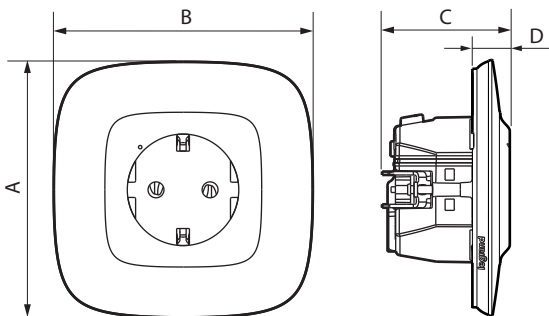

Valena™ Allure
Connected 2P+E socket- German standard

Cat. No(s): 7 525 94 - 7 526 94 - 7 527 94 - 7 528 94 - 7 529 94

1. USE

Connected socket which can be controlled by a wireless lighting control and/or remotely via a smartphone, tablet or computer.
 Can be used to measure instantaneous and total consumption of the connected device, which can be viewed on the Home + Control app.
 Built-in protection against electrical overloads, for increased safety.
 Installation in box 40 mm deep (minimum), instead of a standard socket outlet.
 Claw and/or screw fixing.
 One-piece mechanism (grid + mechanism).

2. RANGE

Description	White	Ivory	Aluminium	Black	Pearl
Connected 2 P+E socket, with safety shutters. With activity and identification LED indicator and RESET button (hidden) used to return to factory settings. Supplied complete with claws and site protection cover.	7 525 94	7 526 94	7 527 94	7 528 94	7 529 94

3. DIMENSIONS (mm)

A	B	C	D
90	90	44.5	13

4. CONNECTION

Terminal type: automatic
 Terminal capacity: 2 x 2.5 mm²
 Stripping length: 11 mm

5. OPERATION

LED indicator:
 - useful during installation
 - indicator function can be activated in the Home + Control app.