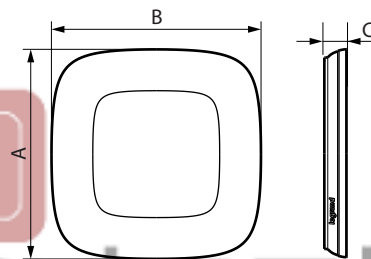

Valena™ Allure
Plates Plating finish

Cat. No(s): 7 544 21/22/23/24/25/31/32/33/34/35/41/42/43/44/45
7 544 51/52/53/54/55/61/62/63/64/65/71/72/73/74/75

7 544 21

7 544 22

1. USE

Face plates for Valena Allure: 1 - 2 - 3 - 4 and 5-gang wiring accessories.
 Available in several colours.
 Can be transformed in vertical or horizontal plate by rotation of internal trim.

2. RANGE

1-gang plates	White Mirror	7 544 21
	Black Baroque	7 544 31
	Purple Baroque	7 544 41
	Leather	7 544 51
	Walnut	7 544 61
	Carbon	7 544 71
2-gang plates	White Mirror	7 544 22
	Black Baroque	7 544 32
	Purple Baroque	7 544 42
	Leather	7 544 52
	Walnut	7 544 62
	Carbon	7 544 72
3-gang plates	White Mirror	7 544 23
	Black Baroque	7 544 33
	Purple Baroque	7 544 43
	Leather	7 544 53
	Walnut	7 544 63
	Carbon	7 544 73
4-gang plates	White Mirror	7 544 24
	Black Baroque	7 544 34
	Purple Baroque	7 544 44
	Leather	7 544 54
	Walnut	7 544 64
	Carbon	7 544 74
5-gang plates	White Mirror	7 544 25
	Black Baroque	7 544 35
	Purple Baroque	7 544 45
	Leather	7 544 55
	Walnut	7 544 65
	Carbon	7 544 75

3. OVERALL DIMENSIONS (mm)

	A	B	C
1-gang	91.5	91.5	10
2-gang	163	92.5	10
3-gang	234.5	93.5	10
4-gang	305.5	94.5	10
5-gang	377	95.5	10

4. MOUNTING

The plates are clipped onto the mechanisms for compensate for the thickness (Ex.: wall carpet) 0.75 mm to + 1.5 mm (2.25 mm).
 Easy to remove with a screwdriver using the slots on the side of the plate.