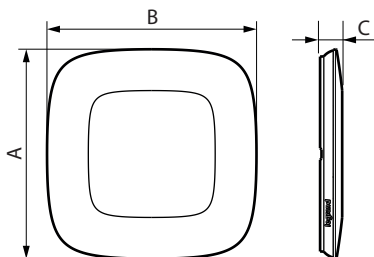

7 543 01

1. USE

Face plates for Valena : 1 - 2 - 3 - 4 - 5-gang and 5 modules wiring accessories.
 Available in several colours.
 Can be transformed in vertical or horizontal plate by rotation of internal trim.

2. RANGE

| | | |
|----------------------|---------------|----------|
| 1-gang plates | White | 7 543 01 |
| | Ivory | 7 543 11 |
| | Narcis Chrome | 7 543 41 |
| | Narcis Gold | 7 543 51 |
| | Flora | 7 543 61 |
| | White Zen | 7 543 71 |
| | Ivory Zen | 7 543 81 |
| | Aluminium | 7 543 91 |
| | Matt Black | 7 544 01 |
| | Pearl | 7 544 11 |
| 2-gang plates | White | 7 543 02 |
| | Ivory | 7 543 12 |
| | Narcis Chrome | 7 543 42 |
| | Narcis Gold | 7 543 52 |
| | Flora | 7 543 62 |
| | White Zen | 7 543 72 |
| | Ivory Zen | 7 543 82 |
| | Aluminium | 7 543 92 |
| | Matt Black | 7 544 02 |
| | Pearl | 7 544 12 |
| 3-gang plates | White | 7 543 03 |
| | Ivory | 7 543 13 |
| | Narcis Chrome | 7 543 43 |
| | Narcis Gold | 7 543 53 |
| | Flora | 7 543 63 |
| | White Zen | 7 543 73 |
| | Ivory Zen | 7 543 83 |
| | Aluminium | 7 543 93 |
| | Matt Black | 7 544 03 |
| | Pearl | 7 544 13 |

3. OVERALL DIMENSIONS (mm)

| | A | B | C |
|-----------------------|-------|------|-----|
| 1-gang | 90 | 90 | 9.5 |
| 2-gang | 162 | 91.5 | 9.5 |
| 3-gang | 233 | 92.5 | 9.5 |
| 4-gang | 304.5 | 93 | 9.5 |
| 5-gang | 375.5 | 94 | 9.5 |
| 5 modules open plates | 162 | 91.5 | 9.5 |