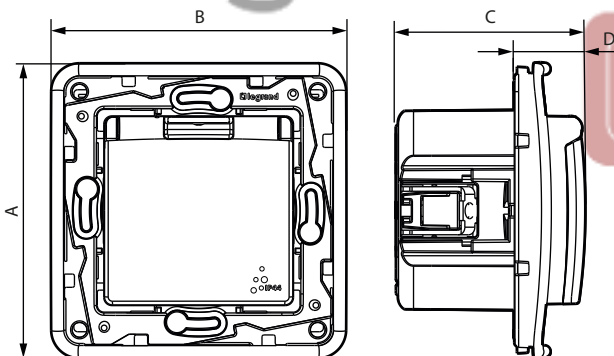

**Niloé™**  
**IP 44 Socket outlets**

Cat. Nos: 7 645 47 - 7 646 47 - 7 645 48 - 7 646 48

7 645 47

7 645 48

**1. USE**

2 P+E sealed socket outlets with shutters.  
 Supplied with cover plates and support frames.  
 To be fitted with single module or multi-module plates.  
 Screws or claws fixing.

**2. RANGE**

Designation	White	Ivory
2 P+E socket outlet - German standard To be equipped with plate	7 645 47	7 646 47
2 P+E socket outlet - Franco-Belgian standard To be equipped with plate	7 645 48	7 646 48

**3. DIMENSIONS (mm)**

References	A	B	C	D
7 645 47 - 7 646 47	78	78	50	18
7 645 48 - 7 646 48	78	78	47	15

**4. CONNEXION**

Type of terminals: automatics  
 Terminals capacity: 2 x 2.5 mm<sup>2</sup>  
 Compatible flexible or rigid cables.  
 Stripping length: 13 mm