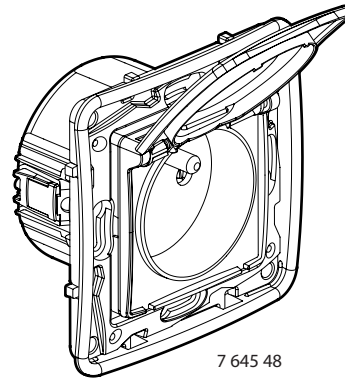

**Niloé™**  
**IP 44 Socket outlets**

Cat. Nos: 7 645 47 - 7 646 47 - 7 645 48 - 7 646 48

7 645 47

7 645 48

**1. USE**

2 P+E sealed socket outlets with shutters.  
 Supplied with cover plates and support frames.  
 To be fitted with single module or multi-module plates.  
 Screws or claws fixing.

**2. RANGE**

Designation	White	Ivory
2 P+E socket outlet - German standard To be equipped with plate	7 645 47	7 646 47
2 P+E socket outlet - Franco-Belgian standard To be equipped with plate	7 645 48	7 646 48

**3. DIMENSIONS (mm)**

References	A	B	C	D
7 645 47 - 7 646 47	78	78	50	18
7 645 48 - 7 646 48	78	78	47	15

**4. CONNEXION**

Type of terminals: automatics  
 Terminals capacity: 2 x 2.5 mm<sup>2</sup>  
 Compatible flexible or rigid cables.  
 Stripping length: 13 mm