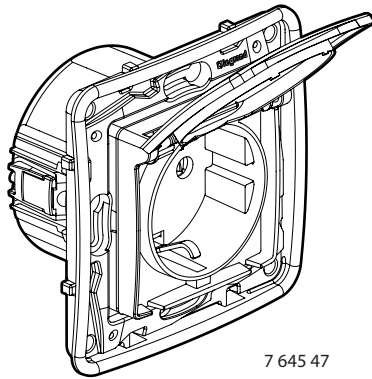

**Niloé™**  
**IP 44 Socket outlets**

Cat. Nos: 7 645 47 - 7 646 47 - 7 645 48 - 7 646 48

7 645 47

7 645 48

**1. USE**

2 P+E sealed socket outlets with shutters.  
 Supplied with cover plates and support frames.  
 To be fitted with single module or multi-module plates.  
 Screws or claws fixing.

**2. RANGE**

Designation	White	Ivory
2 P+E socket outlet - German standard To be equipped with plate	7 645 47	7 646 47
2 P+E socket outlet - Franco-Belgian standard To be equipped with plate	7 645 48	7 646 48

**3. DIMENSIONS (mm)**

References	A	B	C	D
7 645 47 - 7 646 47	78	78	50	18
7 645 48 - 7 646 48	78	78	47	15

**4. CONNEXION**

Type of terminals: automatics  
 Terminals capacity: 2 x 2.5 mm<sup>2</sup>  
 Compatible flexible or rigid cables.  
 Stripping length: 13 mm