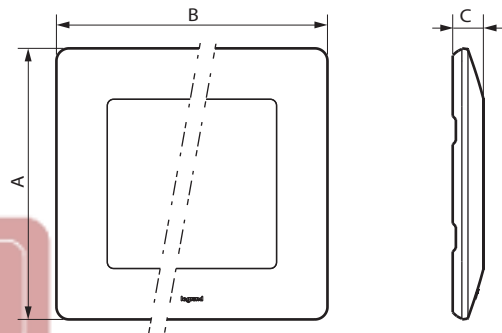

Valena Life™
Finish plates Royal Ivory

Cat. No(s): 7 541 11/12/13/14/15

1. USE

Frame plates for fitting on Valena mechanisms 1 to 5 gangs.

2. RANGE

PLATES SUPPLIED WITH IVORY UNDER-PLATES

	1-gang	7 541 11
	2-gang	7 541 12
	3-gang	7 541 13
	4-gang	7 541 14
	5-gang	7 541 15

3. OVERALL DIMENSIONS (mm)

Catalogue Numbers	A	B	C
7 541 11	86	86	9.8
7 541 12	86	157	9.8
7 541 13	86	288	9.8
7 541 14	86	299	9.8
7 541 15	86	370	9.8

4. MOUNTING

The plates are clipped via notches to screw-type or claw-type supports (the notches are used to compensate for the thickness. Example: wall carpet). The plates are fitted with a protective film that is to be removed before use. Easy to remove with a screwdriver using the slots on the side of the plate.