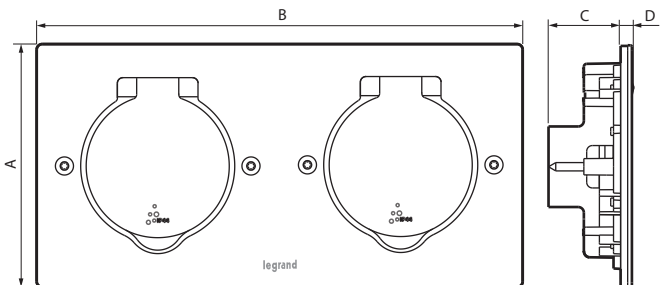

2. RANGE

Description	Stainless steel	Golden brushed
Receptacles for square floor sockets	0 897 00	0 897 10
Receptacles for round floor sockets	0 897 01	0 897 11
Receptacles for rectangular floor socket	0 897 02	0 897 12

3. POSITIONING

- 3.1 For fixing to wall or furniture (e.g.: work surface) using Batibox Cat. No. 0 801 88

- 3.2 Batibox Cat. No. 0 819 88

4. DIMENSIONS (mm)

- Cat. No. 0 897 00/10

- Cat. No. 0 897 01/11

- Cat. No. 0 897 02/12

References	A	B	C	D
0 897 00/10	86	86	28	2
0 897 01/11	90	-	28	2
0 897 02/12	86	172	28	2

4. DIMENSIONS (mm) (continued)

■ Cat. No 0 819 88

■ Batibox Cat. No 0 801 88

5. RECOMMENDATIONS

- For installing indoors or outdoors (in a protected unit).
- Essential requirement: Install the «small plugs» behind the plate if installing the socket using box Cat. No. 0 801 88.
- White indicator: Illuminated accessibility markings.