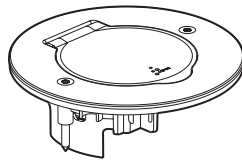

Platinum

Receptacle for socket outlets or other wiring devices

Cat. No(s): 0 897 00/01/02/10/11/12

0 897 00/10

0 897 01/11

0 897 02/12

1. USE

Range of square, rectangular or round units for receiving floor sockets, supplied empty (to be fitted with mains voltage or ELV connections).
 For 45 x 45 functions

2. RANGE

Description	Stainless steel	Golden brushed
Receptacles for square floor sockets	0 897 00	0 897 10
Receptacles for round floor sockets	0 897 01	0 897 11
Receptacles for rectangular floor socket	0 897 02	0 897 12

3. POSITIONING

- 3.1 For fixing to wall or furniture (e.g.: work surface) using Batibox Cat. No. 0 801 88

- 3.2 Batibox Cat. No. 0 819 88

4. DIMENSIONS (mm)

- Cat. No. 0 897 00/10

- Cat. No. 0 897 01/11

- Cat. No. 0 897 02/12

6. TECHNICAL CHARACTERISTICS

■ **6.1 Protection class**

IP 44 } Cover closed
 IK 08 }
 Cover can open 180°

■ **6.2 Material characteristics**

Stainless steel or Golden brushed

Material: Zamak

Fixing screws: stainless steel Torx T10