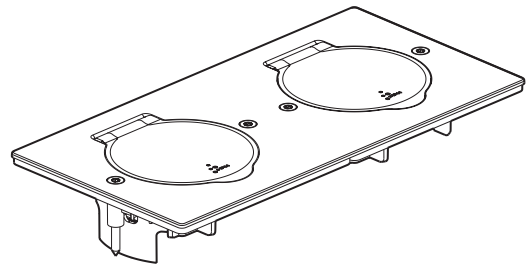

Platinum

Receptacle for socket outlets or other wiring devices

Cat. No(s): 0 897 00/01/02/10/11/12

0 897 00/10

0 897 01/11

0 897 02/12

1. USE

Range of square, rectangular or round units for receiving floor sockets, supplied empty (to be fitted with mains voltage or ELV connections).
 For 45 x 45 functions

2. RANGE

Description	Stainless steel	Golden brushed
Receptacles for square floor sockets	0 897 00	0 897 10
Receptacles for round floor sockets	0 897 01	0 897 11
Receptacles for rectangular floor socket	0 897 02	0 897 12

3. POSITIONING

- 3.1 For fixing to wall or furniture (e.g.: work surface) using Batibox Cat. No. 0 801 88

- 3.2 Batibox Cat. No. 0 819 88

4. DIMENSIONS (mm)

- Cat. No. 0 897 00/10

- Cat. No. 0 897 01/11

- Cat. No. 0 897 02/12

6. TECHNICAL CHARACTERISTICS

■ **6.1 Protection class**

IP 44 } Cover closed
 IK 08 }
 Cover can open 180°

■ **6.2 Material characteristics**

Stainless steel or Golden brushed

Material: Zamak

Fixing screws: stainless steel Torx T10