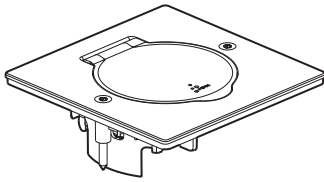

Platinum

Receptacle for socket outlets or other wiring devices

Cat. No(s): 0 897 00/01/02/10/11/12

0 897 00/10

0 897 01/11

0 897 02/12

1. USE

Range of square, rectangular or round units for receiving floor sockets, supplied empty (to be fitted with mains voltage or ELV connections).
 For 45 x 45 functions

2. RANGE

Description	Stainless steel	Golden brushed
Receptacles for square floor sockets	0 897 00	0 897 10
Receptacles for round floor sockets	0 897 01	0 897 11
Receptacles for rectangular floor socket	0 897 02	0 897 12

3. POSITIONING

- 3.1 For fixing to wall or furniture (e.g.: work surface) using Batibox Cat. No. 0 801 88

- 3.2 Batibox Cat. No. 0 819 88

4. DIMENSIONS (mm)

- Cat. No. 0 897 00/10

- Cat. No. 0 897 01/11

- Cat. No. 0 897 02/12