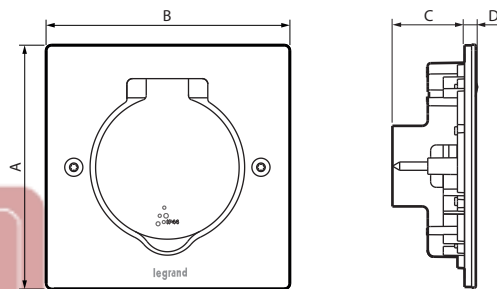

2. RANGE

Description	Stainless steel	Golden brushed
Receptacles for square floor sockets	0 897 00	0 897 10
Receptacles for round floor sockets	0 897 01	0 897 11
Receptacles for rectangular floor socket	0 897 02	0 897 12

3. POSITIONING

- 3.1 For fixing to wall or furniture (e.g.: work surface) using Batibox Cat. No. 0 801 88

- 3.2 Batibox Cat. No. 0 819 88

4. DIMENSIONS (mm)

- Cat. No. 0 897 00/10

- Cat. No. 0 897 01/11

- Cat. No. 0 897 02/12

References	A	B	C	D
0 897 00/10	86	86	28	2
0 897 01/11	90	-	28	2
0 897 02/12	86	172	28	2

4. DIMENSIONS (mm) (continued)

■ Cat. No 0 819 88

■ Batibox Cat. No 0 801 88

5. RECOMMENDATIONS

- For installing indoors or outdoors (in a protected unit).
- Essential requirement: Install the «small plugs» behind the plate if installing the socket using box Cat. No. 0 801 88.
- White indicator: Illuminated accessibility markings.