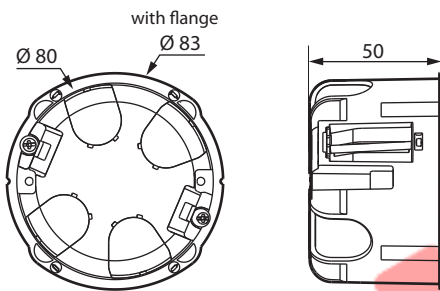

2. RANGE

Description	Stainless steel	Golden brushed
Receptacles for square floor sockets	0 897 00	0 897 10
Receptacles for round floor sockets	0 897 01	0 897 11
Receptacles for rectangular floor socket	0 897 02	0 897 12

3. POSITIONING

- 3.1 For fixing to wall or furniture (e.g.: work surface) using Batibox Cat. No. 0 801 88

- 3.2 Batibox Cat. No. 0 819 88

4. DIMENSIONS (mm)

- Cat. No. 0 897 00/10

- Cat. No. 0 897 01/11

- Cat. No. 0 897 02/12

References	A	B	C	D
0 897 00/10	86	86	28	2
0 897 01/11	90	-	28	2
0 897 02/12	86	172	28	2

4. DIMENSIONS (mm) (continued)

■ Cat. No 0 819 88

■ Batibox Cat. No 0 801 88

5. RECOMMENDATIONS

- For installing indoors or outdoors (in a protected unit).
- Essential requirement: Install the «small plugs» behind the plate if installing the socket using box Cat. No. 0 801 88.
- White indicator: Illuminated accessibility markings.

6. TECHNICAL CHARACTERISTICS

■ **6.1 Protection class**

IP 44 } Cover closed
 IK 08 }
 Cover can open 180°

■ **6.2 Material characteristics**

Stainless steel or Golden brushed

Material: Zamak

Fixing screws: stainless steel Torx T10