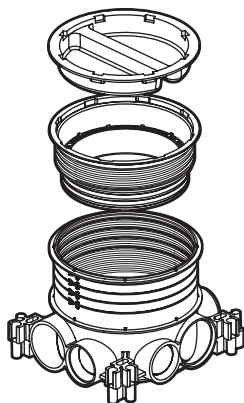

Platinum

Receptacle for socket outlets or other wiring devices

Cat. No(s): 0 897 00/01/02/10/11/12

0 897 00/10

0 897 01/11

0 897 02/12

1. USE

Range of square, rectangular or round units for receiving floor sockets, supplied empty (to be fitted with mains voltage or ELV connections).
 For 45 x 45 functions

2. RANGE

Description	Stainless steel	Golden brushed
Receptacles for square floor sockets	0 897 00	0 897 10
Receptacles for round floor sockets	0 897 01	0 897 11
Receptacles for rectangular floor socket	0 897 02	0 897 12

3. POSITIONING

- 3.1 For fixing to wall or furniture (e.g.: work surface) using Batibox Cat. No. 0 801 88

- 3.2 Batibox Cat. No. 0 819 88

4. DIMENSIONS (mm)

- Cat. No. 0 897 00/10

- Cat. No. 0 897 01/11

- Cat. No. 0 897 02/12

References	A	B	C	D
0 897 00/10	86	86	28	2
0 897 01/11	90	-	28	2
0 897 02/12	86	172	28	2

4. DIMENSIONS (mm) (continued)

■ Cat. No 0 819 88

■ Batibox Cat. No 0 801 88

5. RECOMMENDATIONS

- For installing indoors or outdoors (in a protected unit).
- Essential requirement: Install the «small plugs» behind the plate if installing the socket using box Cat. No. 0 801 88.
- White indicator: Illuminated accessibility markings.