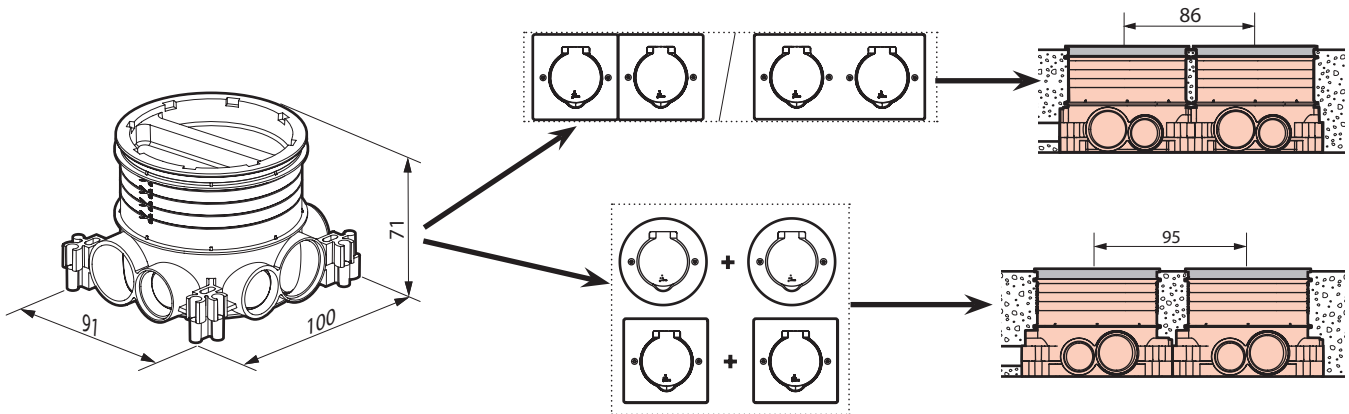

3. POSITIONING

- 3.1 For fixing to wall or furniture (e.g.: work surface) using Batibox Cat. No. 0 801 88

- 3.2 Batibox Cat. No. 0 819 88

4. DIMENSIONS (mm)

- Cat. No. 0 897 00/10

- Cat. No. 0 897 01/11

- Cat. No. 0 897 02/12

References	A	B	C	D
0 897 00/10	86	86	28	2
0 897 01/11	90	-	28	2
0 897 02/12	86	172	28	2

4. DIMENSIONS (mm) (continued)

■ Cat. No 0 819 88

■ Batibox Cat. No 0 801 88

5. RECOMMENDATIONS

- For installing indoors or outdoors (in a protected unit).
- Essential requirement: Install the «small plugs» behind the plate if installing the socket using box Cat. No. 0 801 88.
- White indicator: Illuminated accessibility markings.

6. TECHNICAL CHARACTERISTICS

■ **6.1 Protection class**

IP 44 } Cover closed
 IK 08 }
 Cover can open 180°

■ **6.2 Material characteristics**

Stainless steel or Golden brushed

Material: Zamak

Fixing screws: stainless steel Torx T10