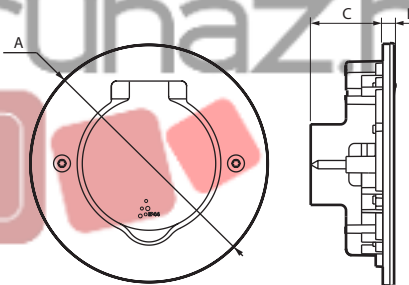

2. RANGE

Description	Stainless steel	Golden brushed
Receptacles for square floor sockets	0 897 00	0 897 10
Receptacles for round floor sockets	0 897 01	0 897 11
Receptacles for rectangular floor socket	0 897 02	0 897 12

3. POSITIONING

- 3.1 For fixing to wall or furniture (e.g.: work surface) using Batibox Cat. No. 0 801 88

- 3.2 Batibox Cat. No. 0 819 88

4. DIMENSIONS (mm)

- Cat. No. 0 897 00/10

- Cat. No. 0 897 01/11

- Cat. No. 0 897 02/12

References	A	B	C	D
0 897 00/10	86	86	28	2
0 897 01/11	90	-	28	2
0 897 02/12	86	172	28	2

4. DIMENSIONS (mm) (continued)

■ Cat. No 0 819 88

■ Batibox Cat. No 0 801 88

5. RECOMMENDATIONS

- For installing indoors or outdoors (in a protected unit).
- Essential requirement: Install the «small plugs» behind the plate if installing the socket using box Cat. No. 0 801 88.
- White indicator: Illuminated accessibility markings.

6. TECHNICAL CHARACTERISTICS

■ **6.1 Protection class**

IP 44 } Cover closed
 IK 08 }
 Cover can open 180°

■ **6.2 Material characteristics**

Stainless steel or Golden brushed

Material: Zamak

Fixing screws: stainless steel Torx T10